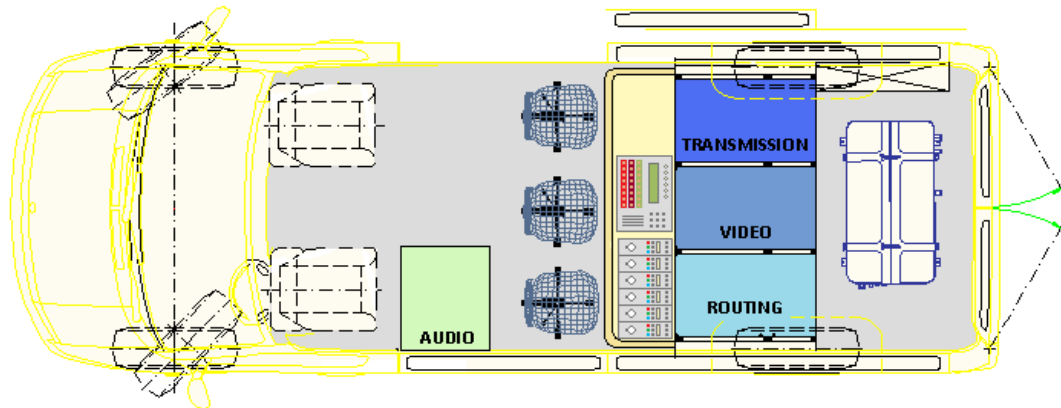

- Mercedes Sprinter 313 CDI
- Length: 5,7 m
- Wide: 2 m
- Height: 3 m
- Weight: 3.000 Kg

OTHERS

- EVS 6 channels (By request)
- VTRs (By request)
- Hand, lavalier microphones
- Mobile IFB
- TVRO Satellite reception